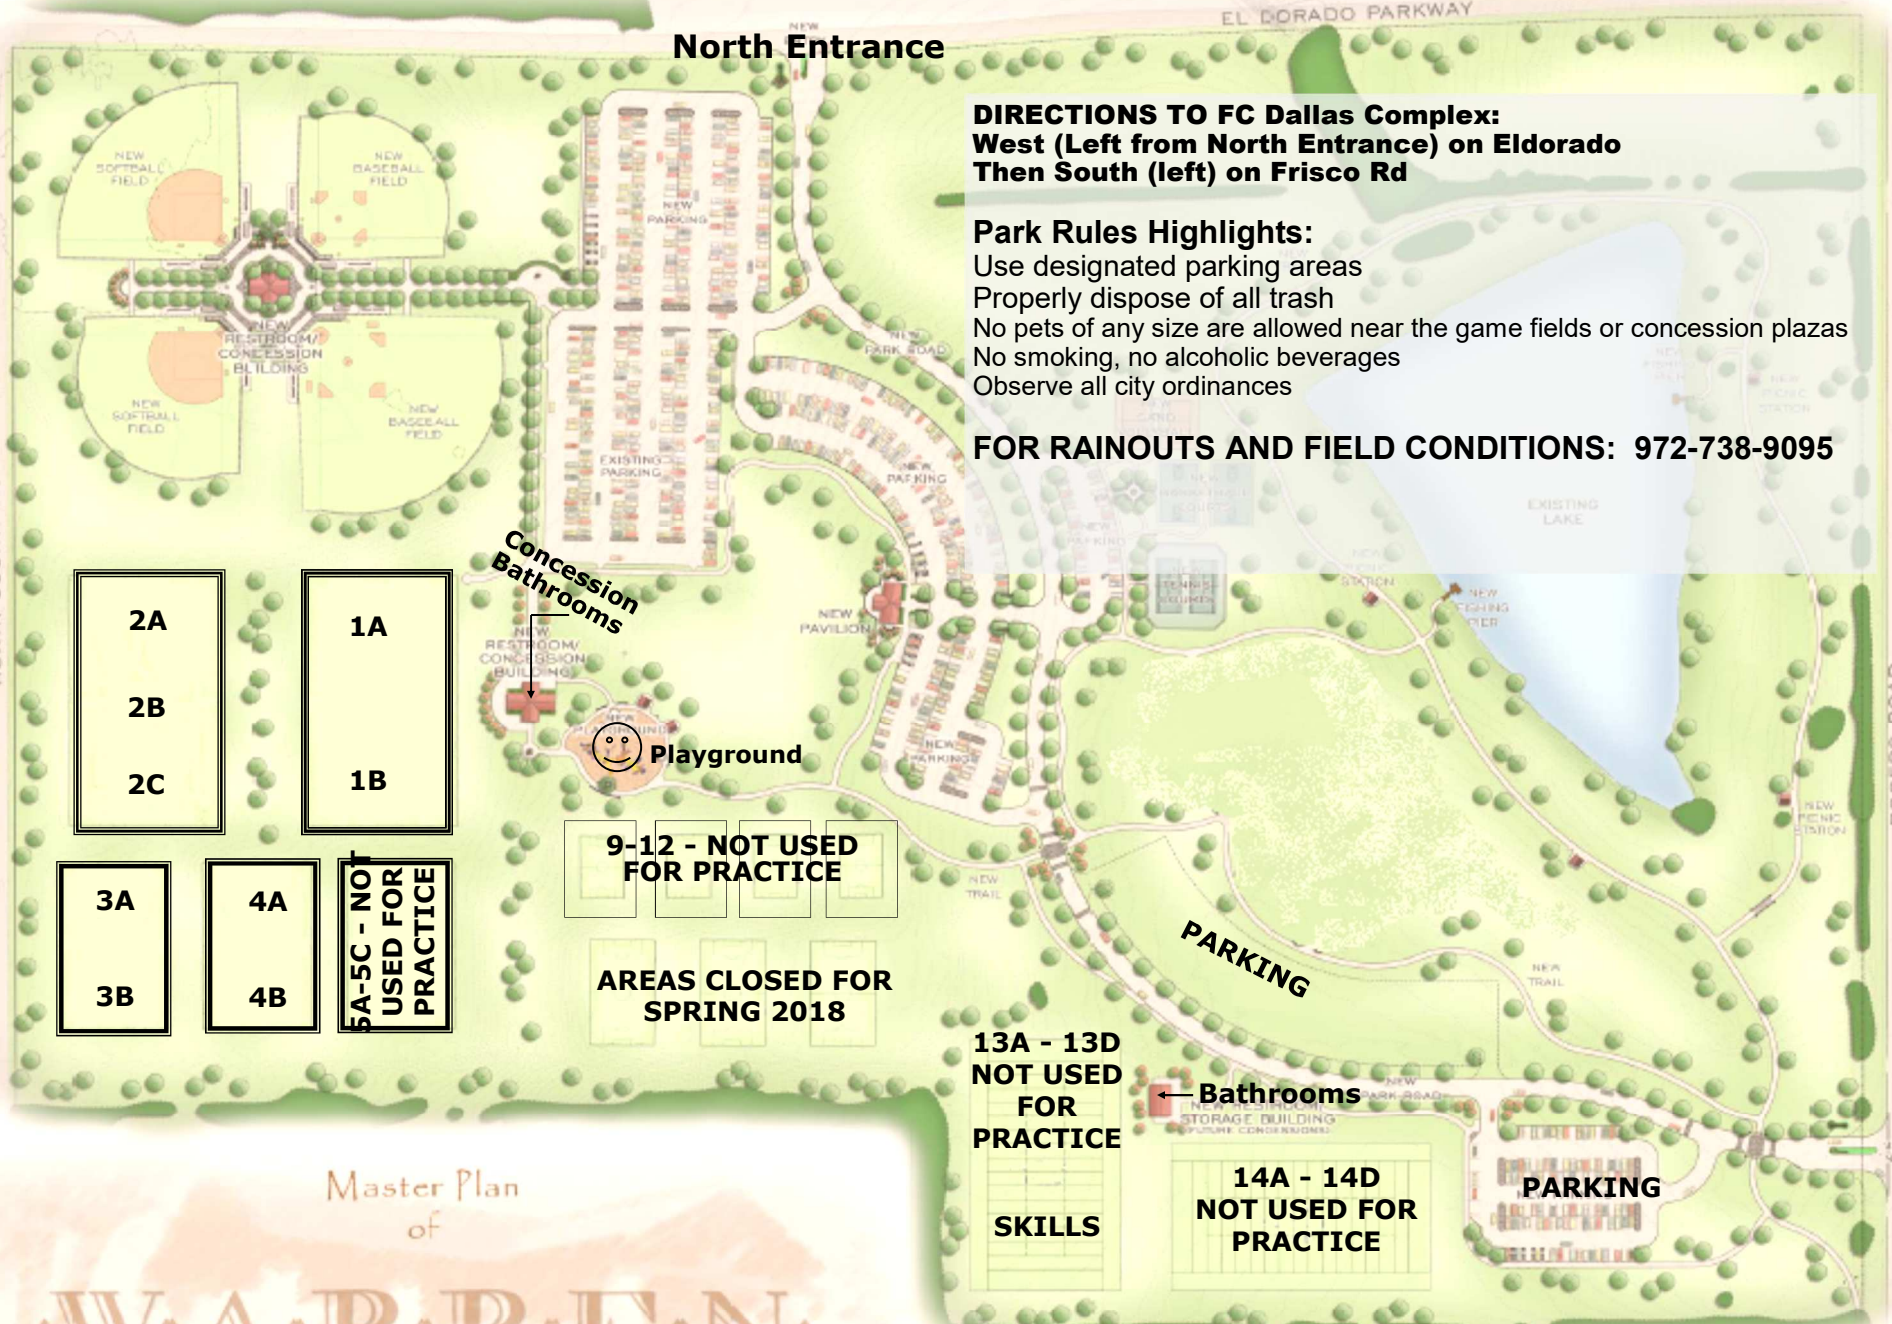

← Eldorado Parkway

North Entrance

DIRECTIONS TO FC Dallas Complex:
West (Left from North Entrance) on Eldorado
Then South (left) on Frisco Rd

Park Rules Highlights:

- Use designated parking areas
- Properly dispose of all trash
- No pets of any size are allowed near the game fields or concession plazas
- No smoking, no alcoholic beverages
- Observe all city ordinances

FOR RAINOUTS AND FIELD CONDITIONS: 972-738-9095

North County Road

NO PARKING, NOT STOPPING, NO DROP OFFS!
Do not park on neighborhood streets!

Master Plan
of

WARREN
SPORTS COMPLEX

CITY OF FRISCO
parks & recreation department

PRACTICE MAP

Warren Sports Complex - Spring 2018
7599 Eldorado Parkway, Frisco, TX 75034
Do not park on North County Road or Sunflower Way

East Entrance