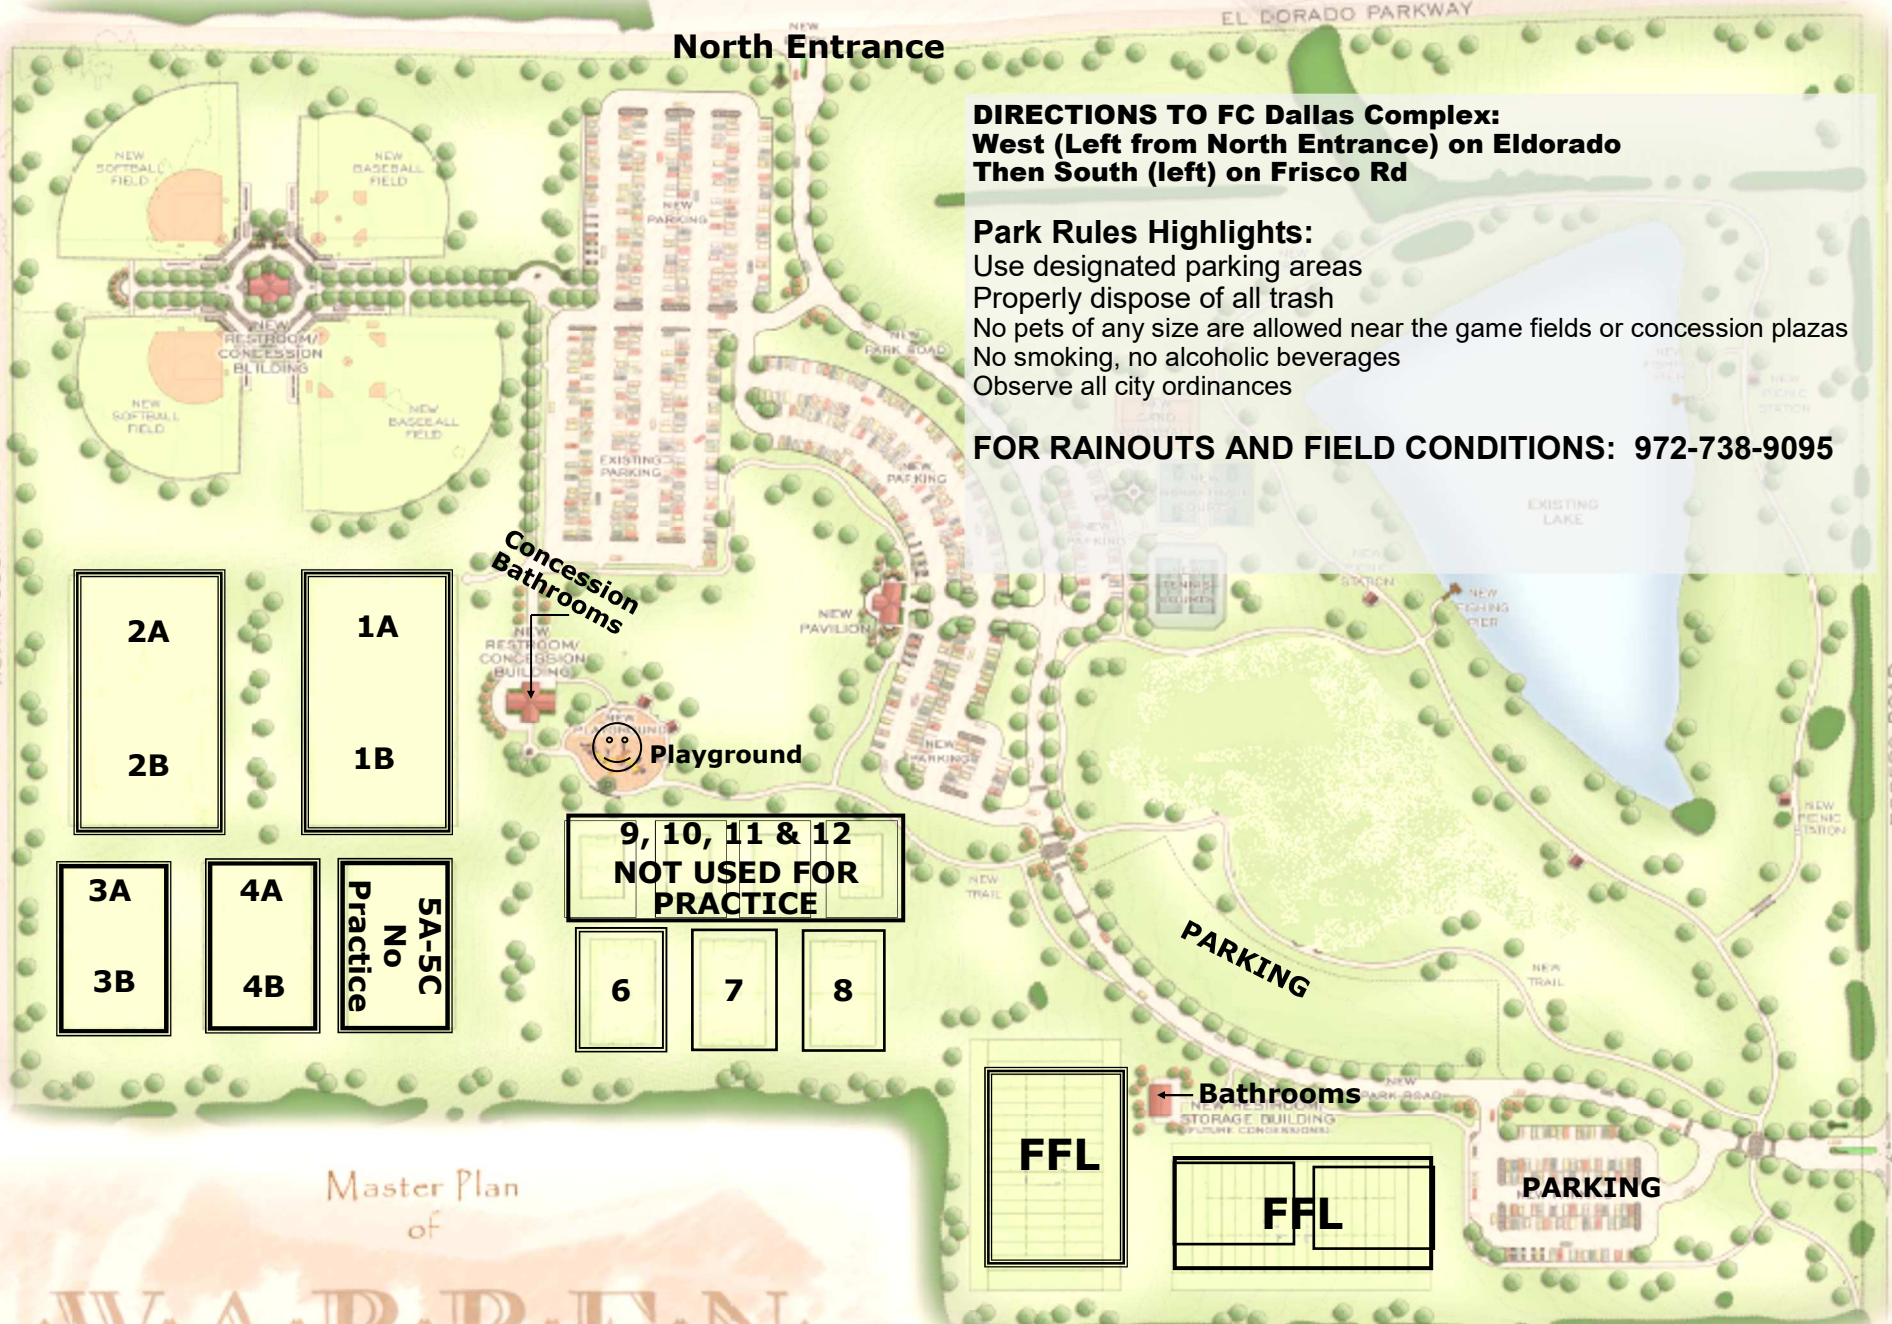

← Eldorado Parkway

North Entrance

**DIRECTIONS TO FC Dallas Complex:**  
West (Left from North Entrance) on Eldorado  
Then South (left) on Frisco Rd

**Park Rules Highlights:**

- Use designated parking areas
- Properly dispose of all trash
- No pets of any size are allowed near the game fields or concession plazas
- No smoking, no alcoholic beverages
- Observe all city ordinances

**FOR RAINOUTS AND FIELD CONDITIONS: 972-738-9095**

North County Road

**NO PARKING, NOT STOPPING, NO DROP OFFS!**  
**Do not park on neighborhood streets!**

Master Plan  
of

**WARREN**  
SPORTS COMPLEX

CITY OF FRISCO  
parks & recreation department

**PRACTICE MAP**

**Warren Sports Complex — Soccer Fall 2017**

**7599 Eldorado Parkway, Frisco, TX 75034**

**Do not park on North County Road or Sunflower Way**

East Entrance