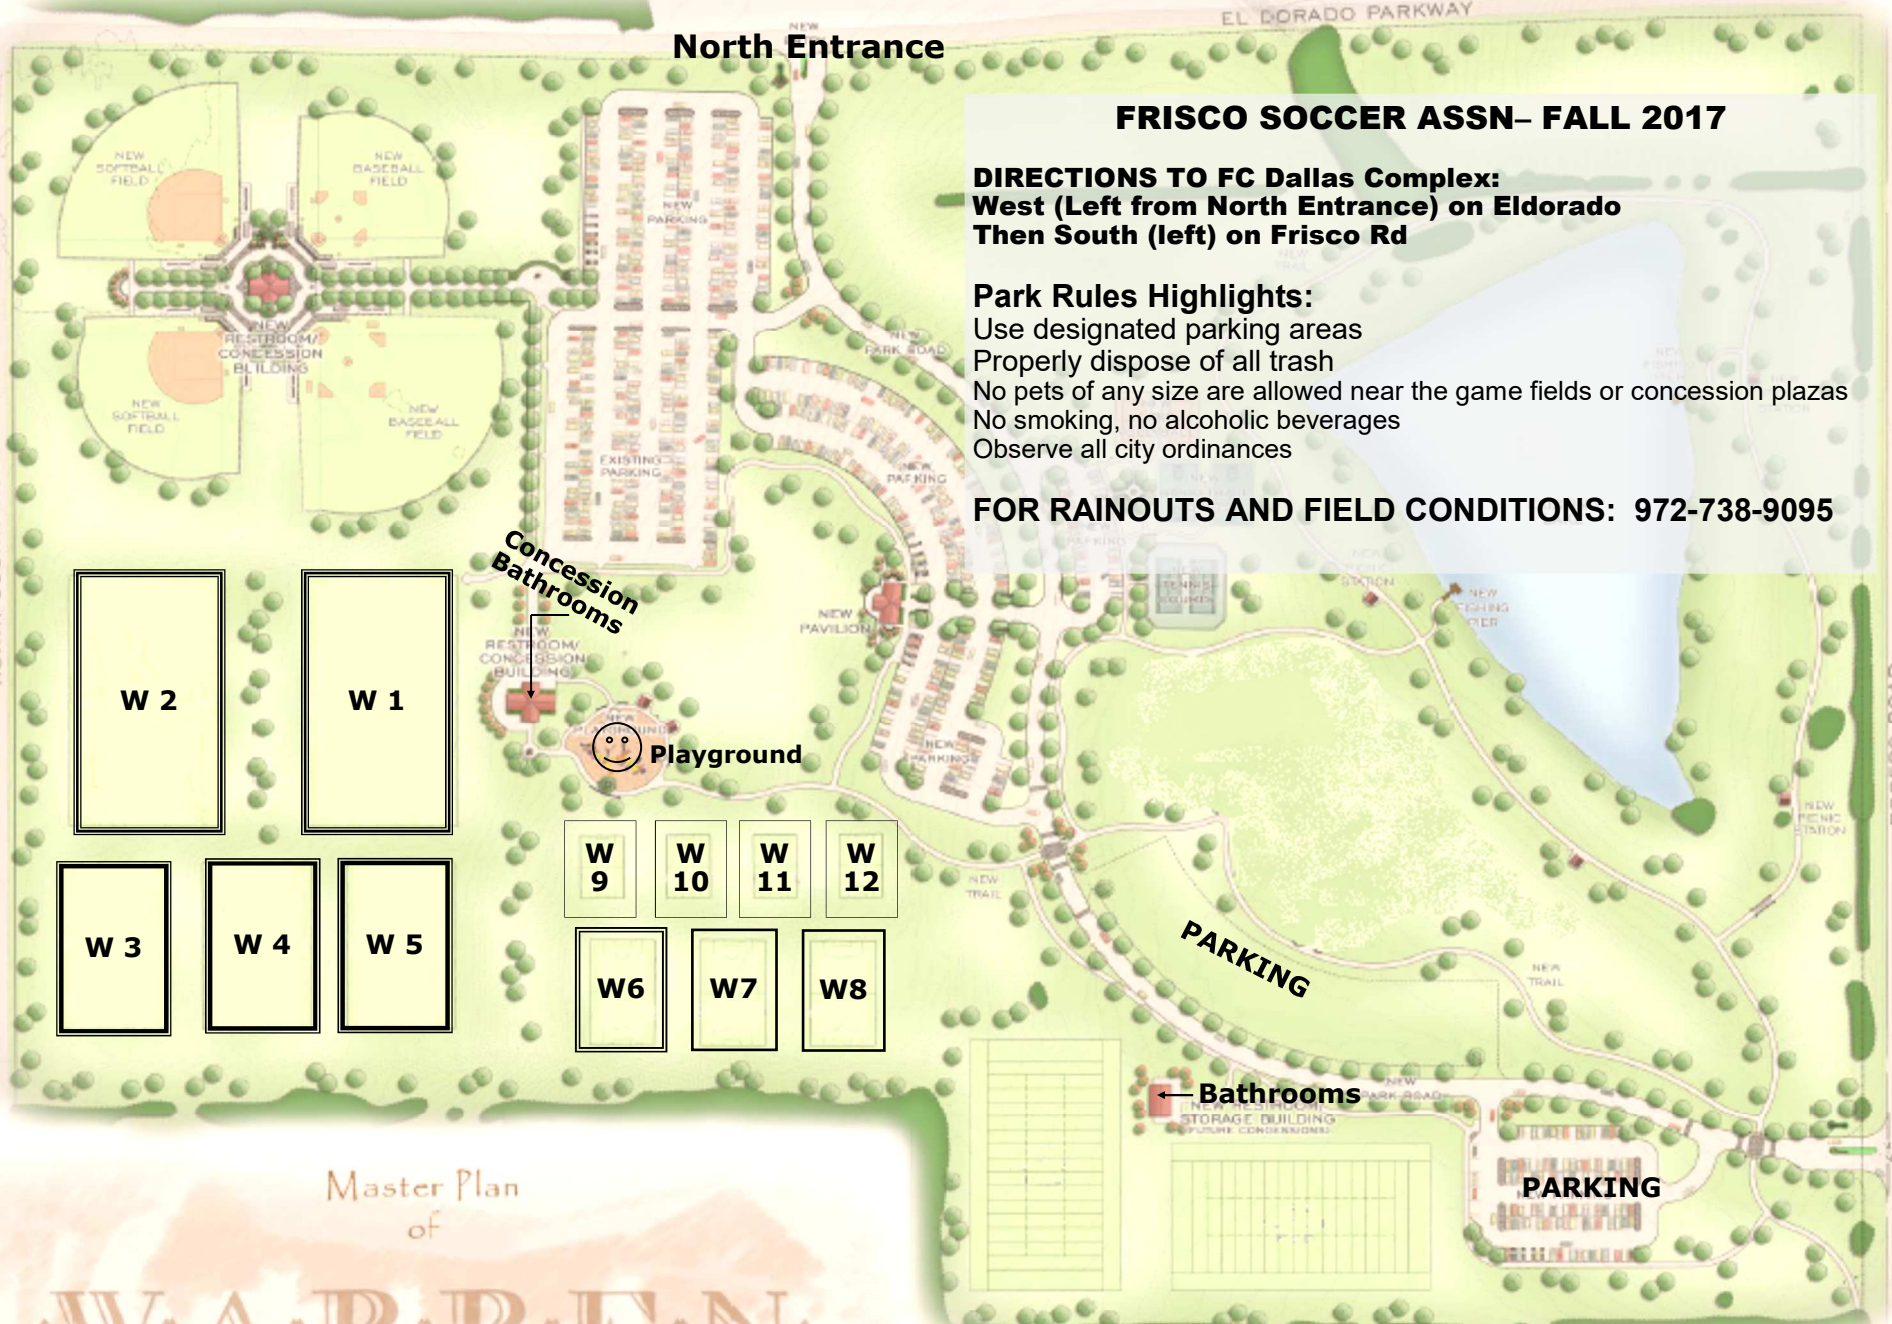

← Eldorado Parkway

North Entrance

FRISCO SOCCER ASSN- FALL 2017

DIRECTIONS TO FC Dallas Complex:
West (Left from North Entrance) on Eldorado
Then South (left) on Frisco Rd

Park Rules Highlights:

- Use designated parking areas
- Properly dispose of all trash
- No pets of any size are allowed near the game fields or concession plazas
- No smoking, no alcoholic beverages
- Observe all city ordinances

FOR RAINOUTS AND FIELD CONDITIONS: 972-738-9095

North County Road

NORTH COUNTY ROAD

**NO PARKING, NOT STOPPING, NO DROP OFFS!
Do not park on neighborhood streets!**

Master Plan
of
WARREN
SPORTS COMPLEX
CITY OF FRISCO
parks & recreation department

Warren Sports Complex Field Map— FALL 2017
7599 Eldorado Parkway, Frisco, TX 75034
Do not park on North County Road or Sunflower Way

East Entrance