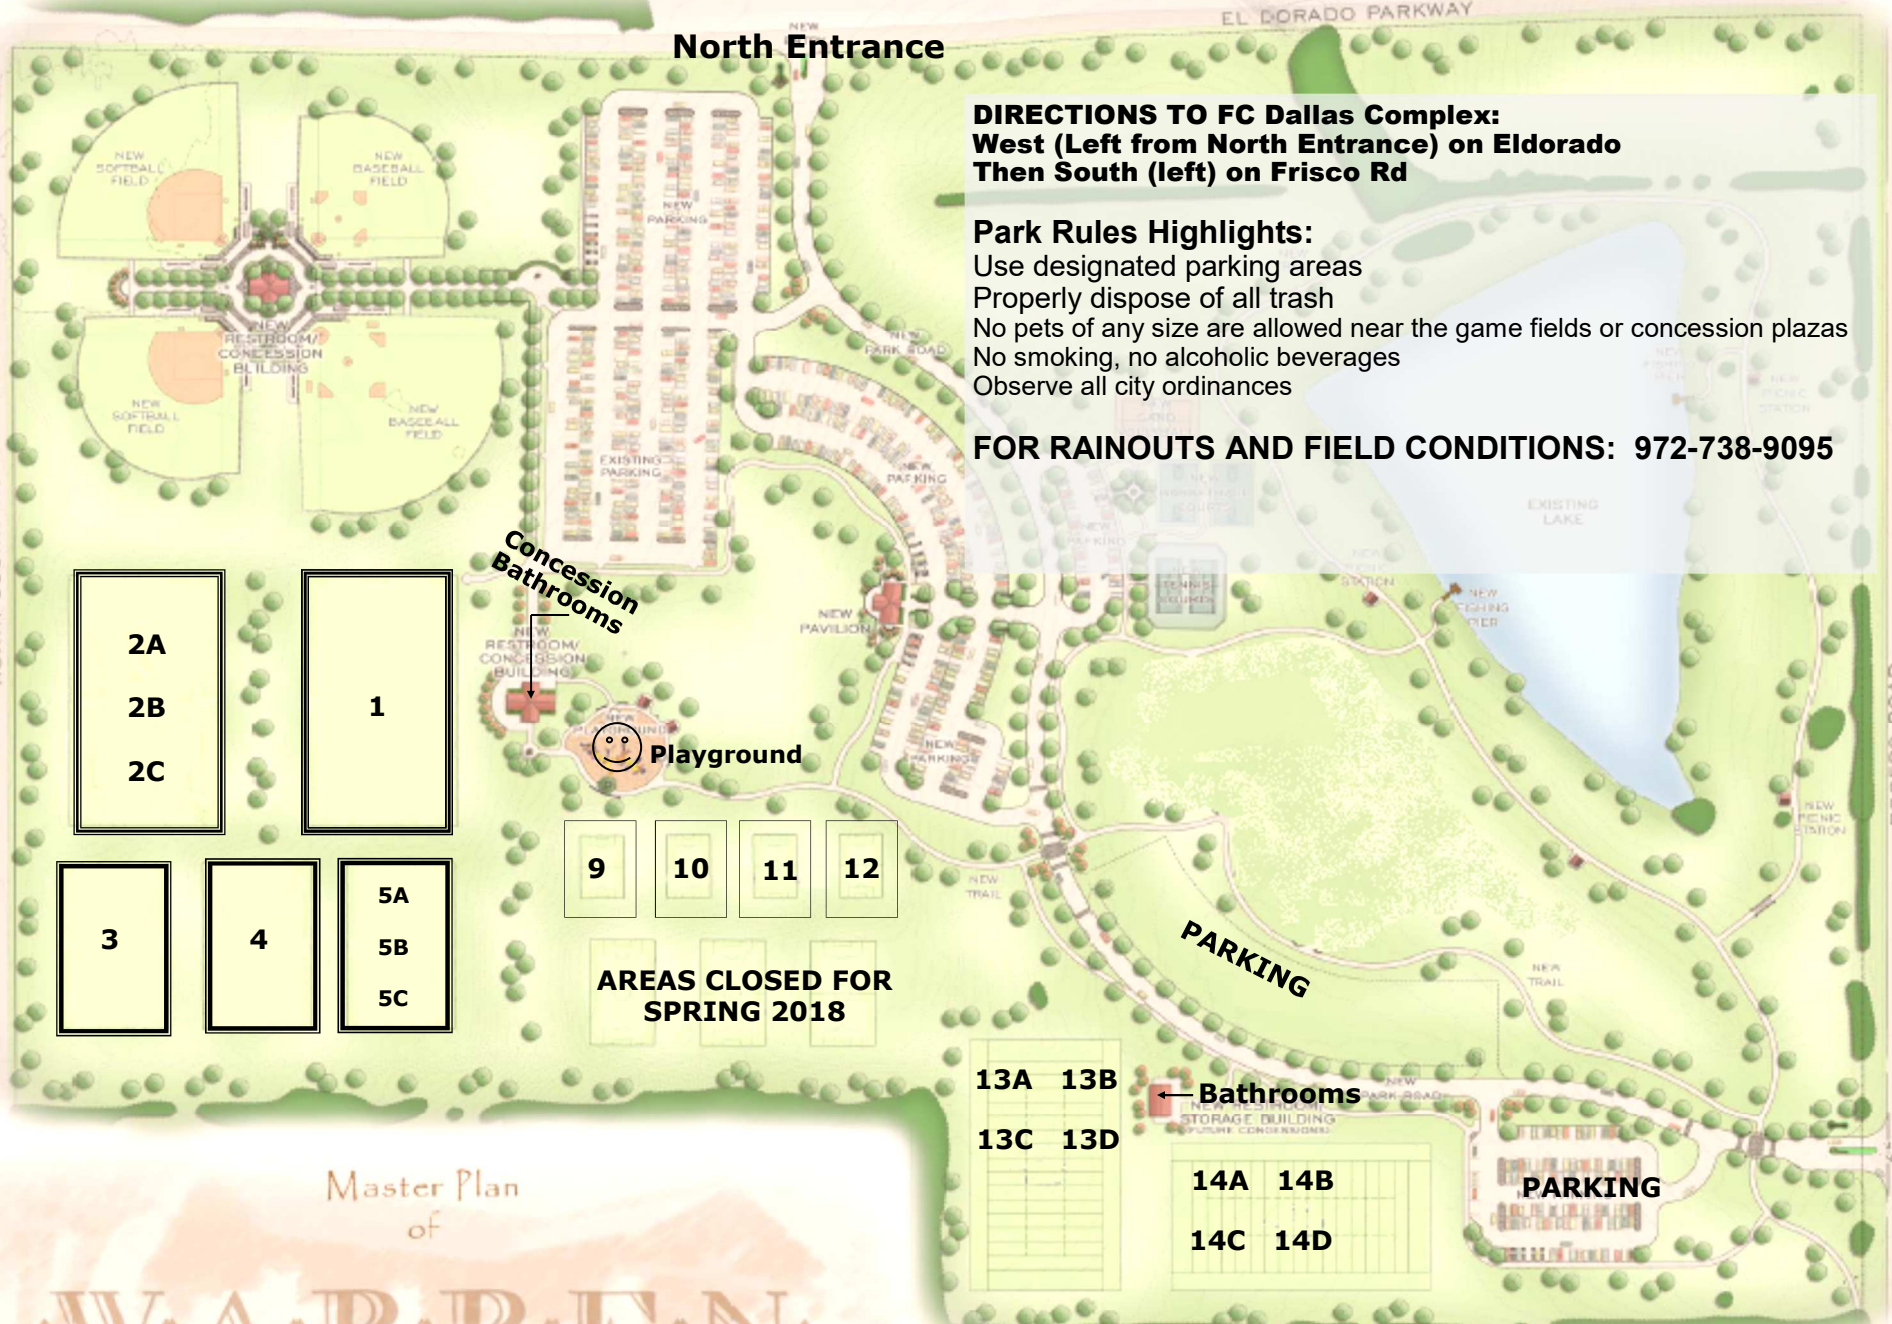

← Eldorado Parkway

North Entrance

North County Road

NO PARKING, NOT STOPPING, NO DROP OFFS!
Do not park on neighborhood streets!

DIRECTIONS TO FC Dallas Complex:
West (Left from North Entrance) on Eldorado
Then South (left) on Frisco Rd

Park Rules Highlights:

- Use designated parking areas
- Properly dispose of all trash
- No pets of any size are allowed near the game fields or concession plazas
- No smoking, no alcoholic beverages
- Observe all city ordinances

FOR RAINOUTS AND FIELD CONDITIONS: 972-738-9095

Master Plan
of

WARREN
SPORTS COMPLEX

CITY OF FRISCO
parks & recreation department

Warren Sports Complex Game Fields - Spring 2018

7599 Eldorado Parkway, Frisco, TX 75034
Do not park on North County Road or Sunflower Way

East Entrance