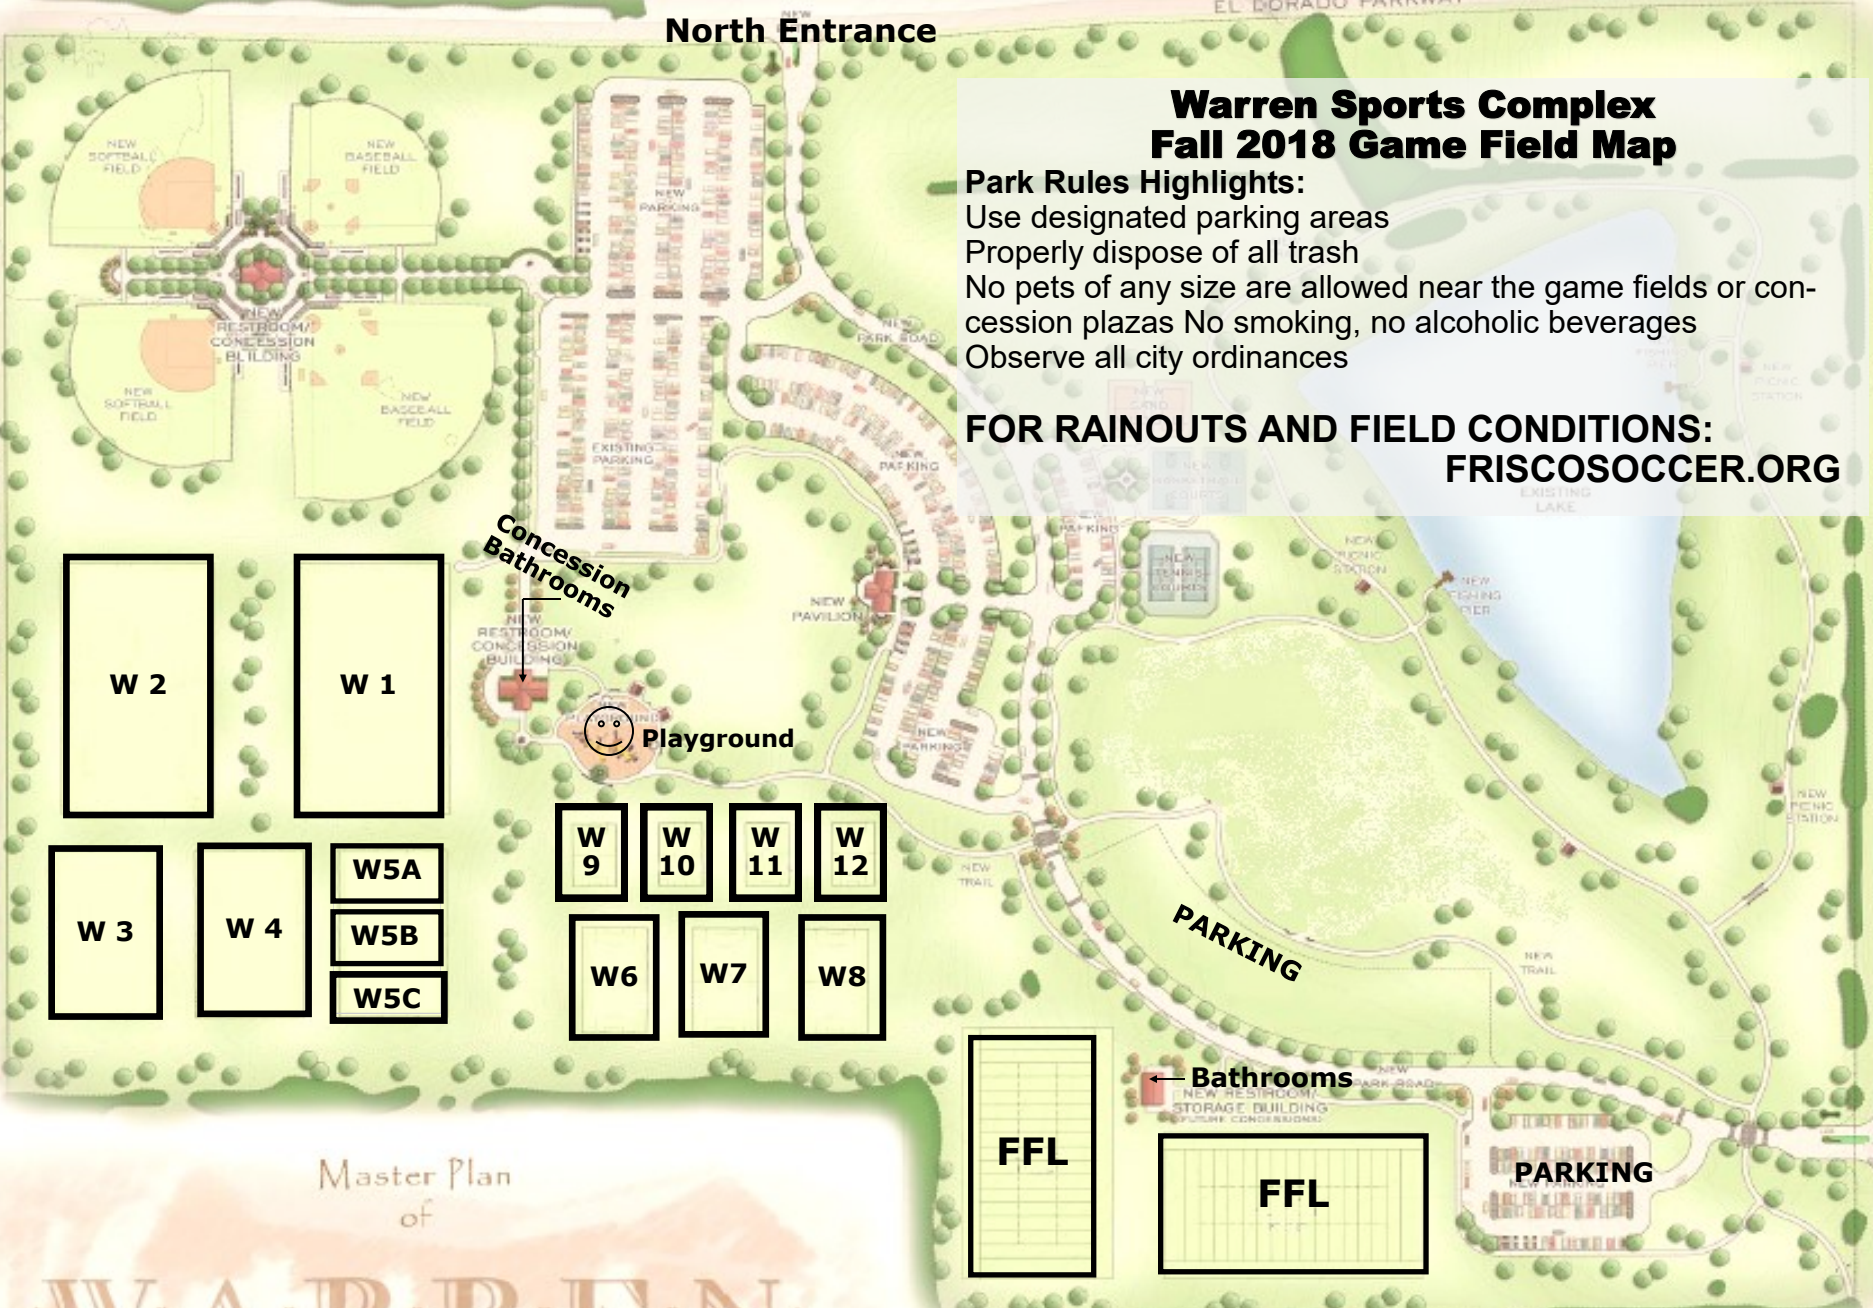

← Eldorado Parkway

North Entrance

EL DORADO PARKWAY

North County Road

NORTH COUNTY ROAD

**NO PARKING, NOT STOPPING, NO DROP OFFS!
Do not park on neighborhood streets!**

Warren Sports Complex Fall 2018 Game Field Map

Park Rules Highlights:

- Use designated parking areas
- Properly dispose of all trash
- No pets of any size are allowed near the game fields or concession plazas
- No smoking, no alcoholic beverages
- Observe all city ordinances

**FOR RAINOUTS AND FIELD CONDITIONS:
FRISCOCCER.ORG**

Master Plan
of

WARREN SPORTS COMPLEX

CITY OF FRISCO
parks & recreation department

**Warren Sports Complex
Game Field Map— Fall 2018
7599 Eldorado Parkway, Frisco, TX 75034**

East Entrance