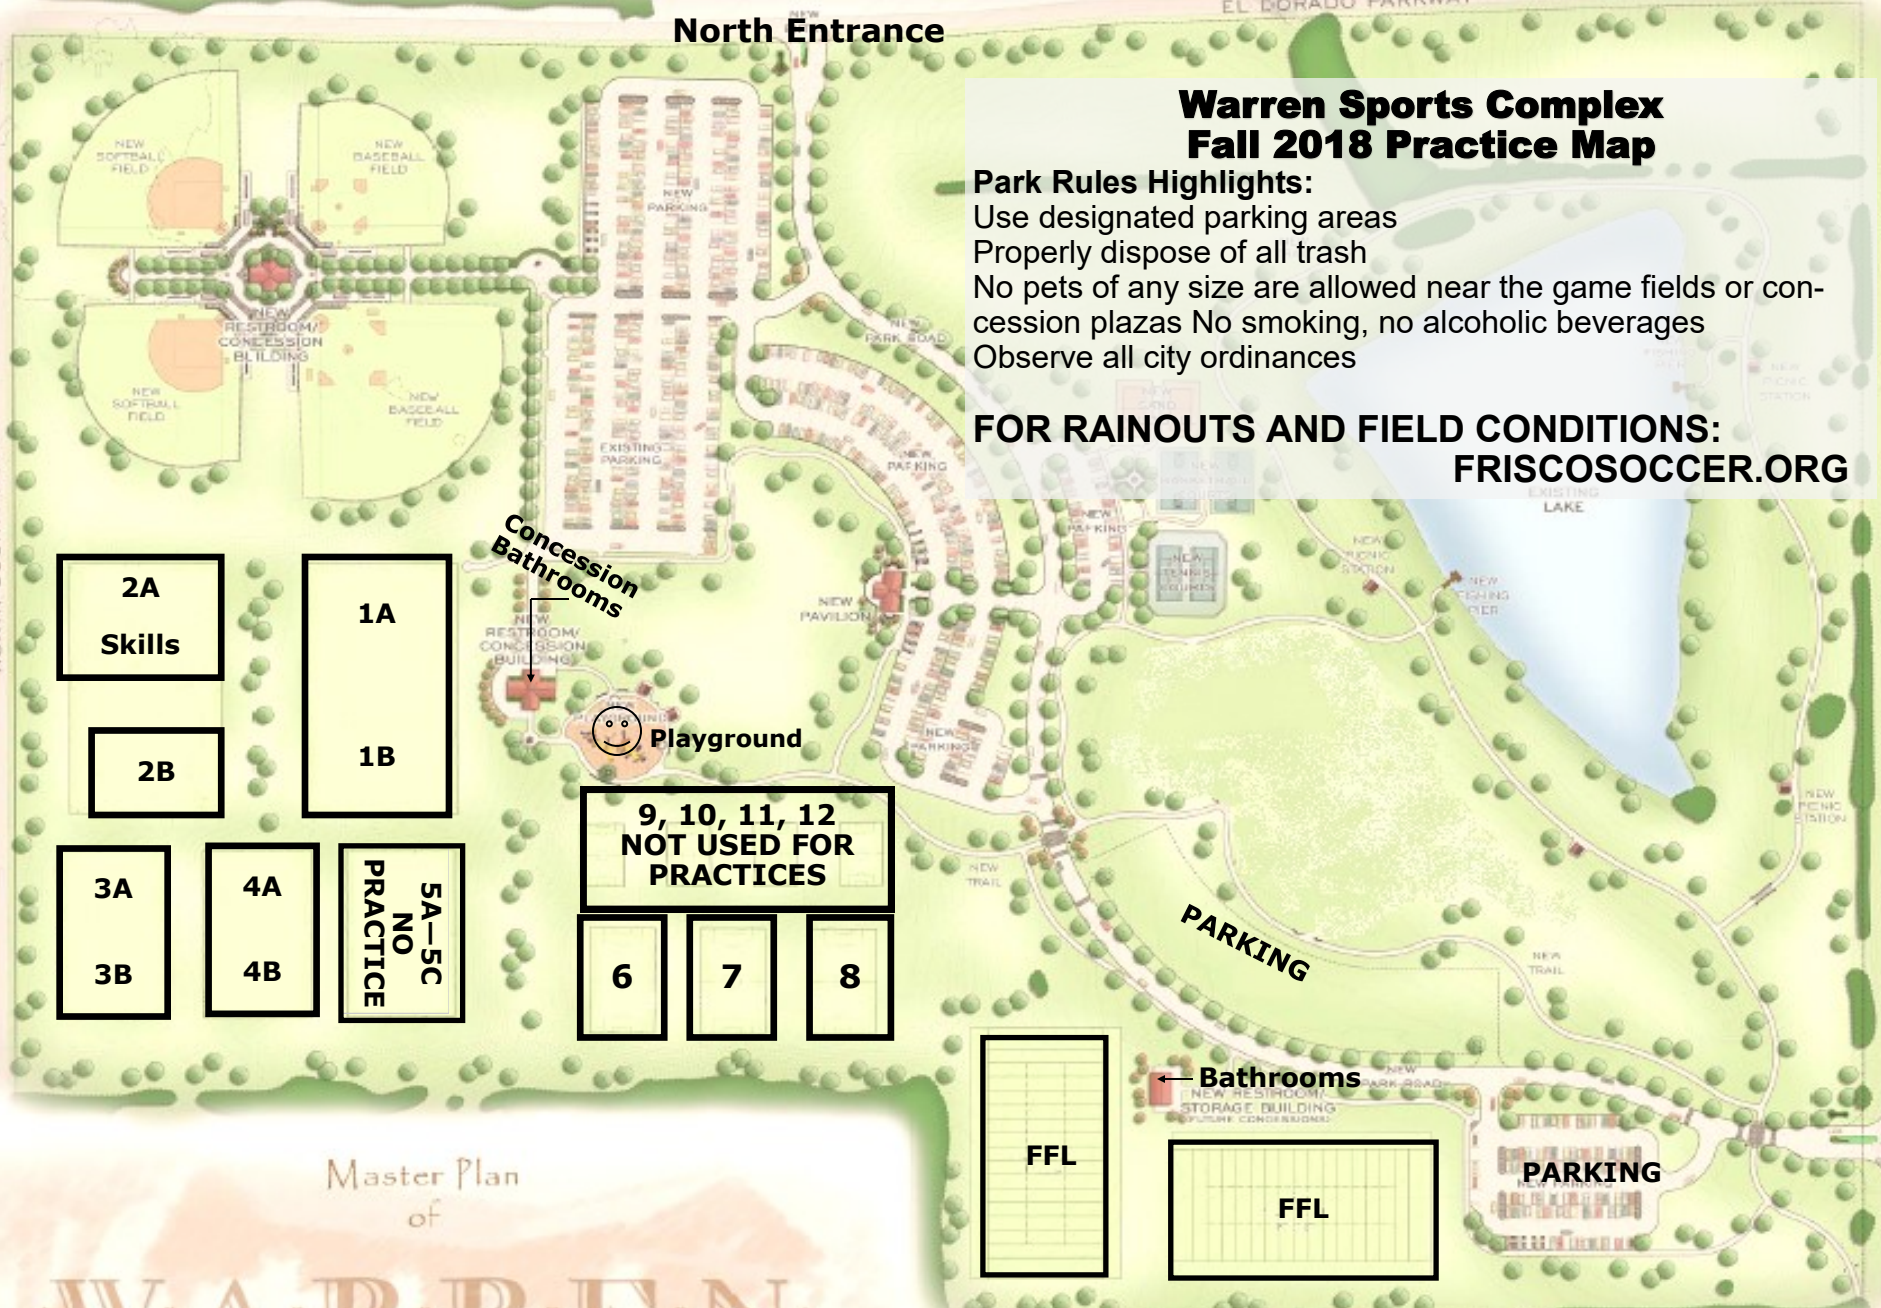

← Eldorado Parkway

North Entrance

Warren Sports Complex Fall 2018 Practice Map

Park Rules Highlights:

- Use designated parking areas
- Properly dispose of all trash
- No pets of any size are allowed near the game fields or concession plazas
- No smoking, no alcoholic beverages
- Observe all city ordinances

**FOR RAINOUTS AND FIELD CONDITIONS:
FRISCOCCER.ORG**

North County Road

**NO PARKING, NOT STOPPING, NO DROP OFFS!
Do not park on neighborhood streets!**

East Entrance

Master Plan
of

WARREN SPORTS COMPLEX

CITY OF FRISCO
parks & recreation department

**Warren Sports Complex— Practice Field Map
Fall 2018
7599 Eldorado Parkway, Frisco, TX 75034**